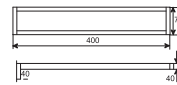

460 2550

Handtuchhalter
aus Messing,
chrom

Towel holder
made of brass,
chrome