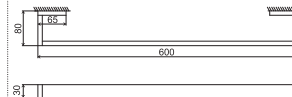

460 2645

**Badetuchhalter 450mm**  
aus Messing,  
chrom

**Towel bar 450mm**  
made of brass,  
chrome

460 2600

**Badetuchhalter 600mm**  
aus Messing,  
chrom

**Towel bar 600mm**  
made of brass,  
chrome