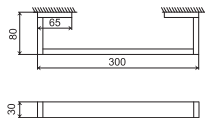

460 2630

Wannengriff 300mm
aus Messing,
chrom

Bath grab bar 300mm
made of brass,
chrome