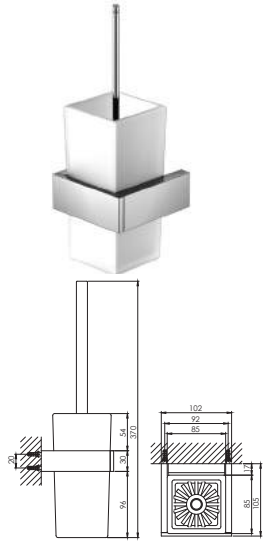

460 2903

Bürstengarnitur mit Glas
aus Messing,
satinierter weiss, chrom

Toilet brush set with glass
frosted white,
chrome