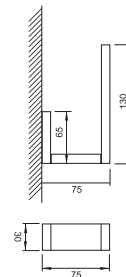

460 2645

**Badetuchhalter 450mm**  
aus Messing,  
chrom

**Towel bar 450mm**  
made of brass,  
chrome

460 2600

**Badetuchhalter 600mm**  
aus Messing,  
chrom

**Towel bar 600mm**  
made of brass,  
chrome