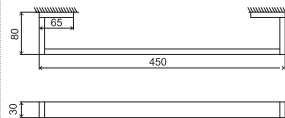

460 2645

**Badetuchhalter 450mm**  
aus Messing,  
chrom

**Towel bar 450mm**  
made of brass,  
chrome

460 2600

**Badetuchhalter 600mm**  
aus Messing,  
chrom

**Towel bar 600mm**  
made of brass,  
chrome