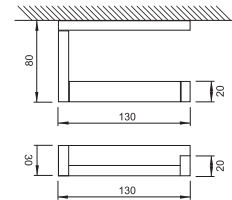

460 2800

Papierhalter
aus Messing,
chrom

Toilet roll holder
made of brass,
chrome