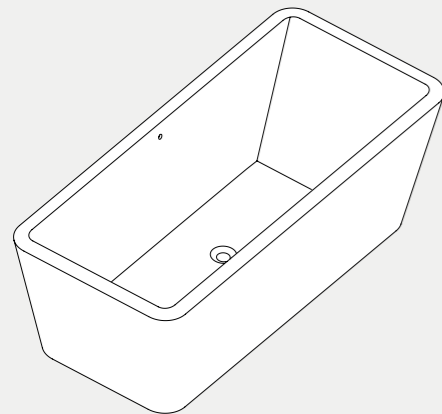

BUILD SANITARI, SANITARY WARES

55×36×H42 cm **BUVCTE00000**

Vaso terra Easy Clean traslato. Easy Clean floor standing wc with adjustable flush system.

55×36×H32 cm **BUVKSPE00000**

Vaso Easy Clean sospeso. Easy Clean wall-hung wc.

44x47xH50 cm **MBB 50 S**

Mobile sospeso Build per lavabo 50 cm. Wall Hung furniture Build for washbasin 50 cm.

59x47xH50 cm **MBB 65 S**

Mobile sospeso build per lavabo 65 cm. Wall Hung furniture Build for washbasin 65 cm.

44x47xH70 cm **MBB 50**

Mobile terra Build per lavabo 50 cm. Floor Standing furniture Build for washbasin 50 cm.

59x47xH50 cm **MBB 65**

Mobile terra Build per lavabo 65 cm. Floor Standing furniture Build for washbasin 65 cm.

BUILD VASCHE, BATHTUBS

180x80xH60 cm **TUL 113**

Vasca in acrilico con rinforzo in vetroresina. Acrylic bathtub with fibreglass reinforcement.

BUILD COLORI E FINITURE, COLORS AND FINISHES

Ceramica. Ceramic.