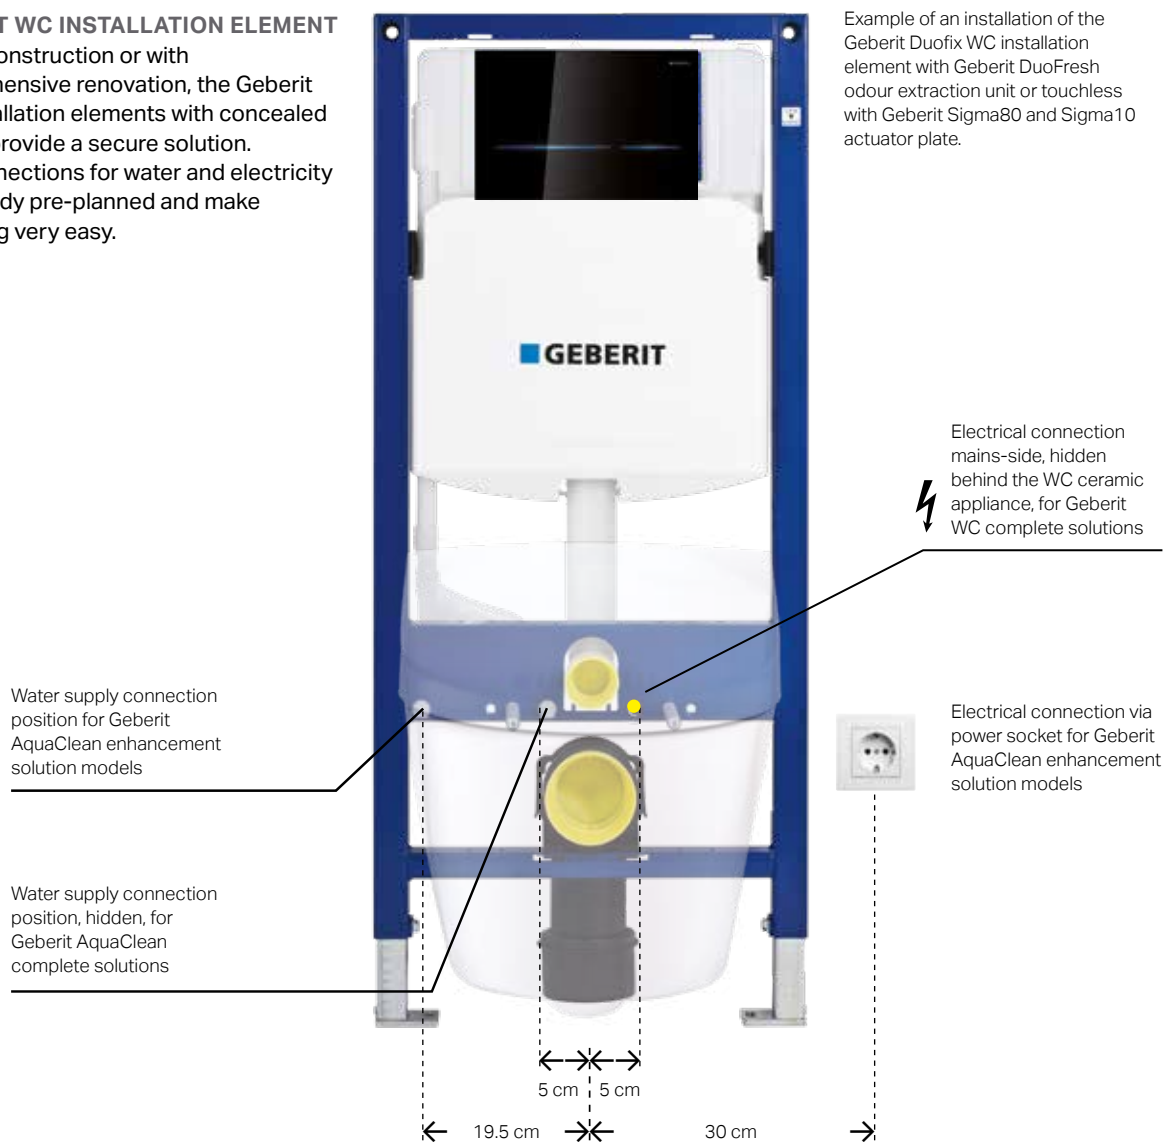

GEBERIT MONOLITH

In case an exposed cistern is already present or when time, budget or basic structure considerations do not permit invisible integration of the cistern behind the wall, Geberit Monolith sanitary module offers an additional alternative.

An extra-lean cistern and the required sanitary technology are to be found under an elegant surface made of glass. The Monolith is designed in such a way that it can be mounted quickly and without great inconvenience and connected to the existing water supply lines and discharge pipes. In the best-case scenario, the plumber has already thought of the power socket next to the toilet as the mains connection required for the Monolith Plus.

BEFORE

AFTER

SIMPLY UNCOMPLICATED

SOLUTIONS FOR ALL CONSTRUCTION SITUATIONS

There is hardly a construction situation in which a Geberit AquaClean shower toilet cannot be installed. All that is required are an electrical and a water supply connection.

GEBERIT WC INSTALLATION ELEMENT

In new construction or with comprehensive renovation, the Geberit WC installation elements with concealed cistern provide a secure solution. The connections for water and electricity are already pre-planned and make mounting very easy.