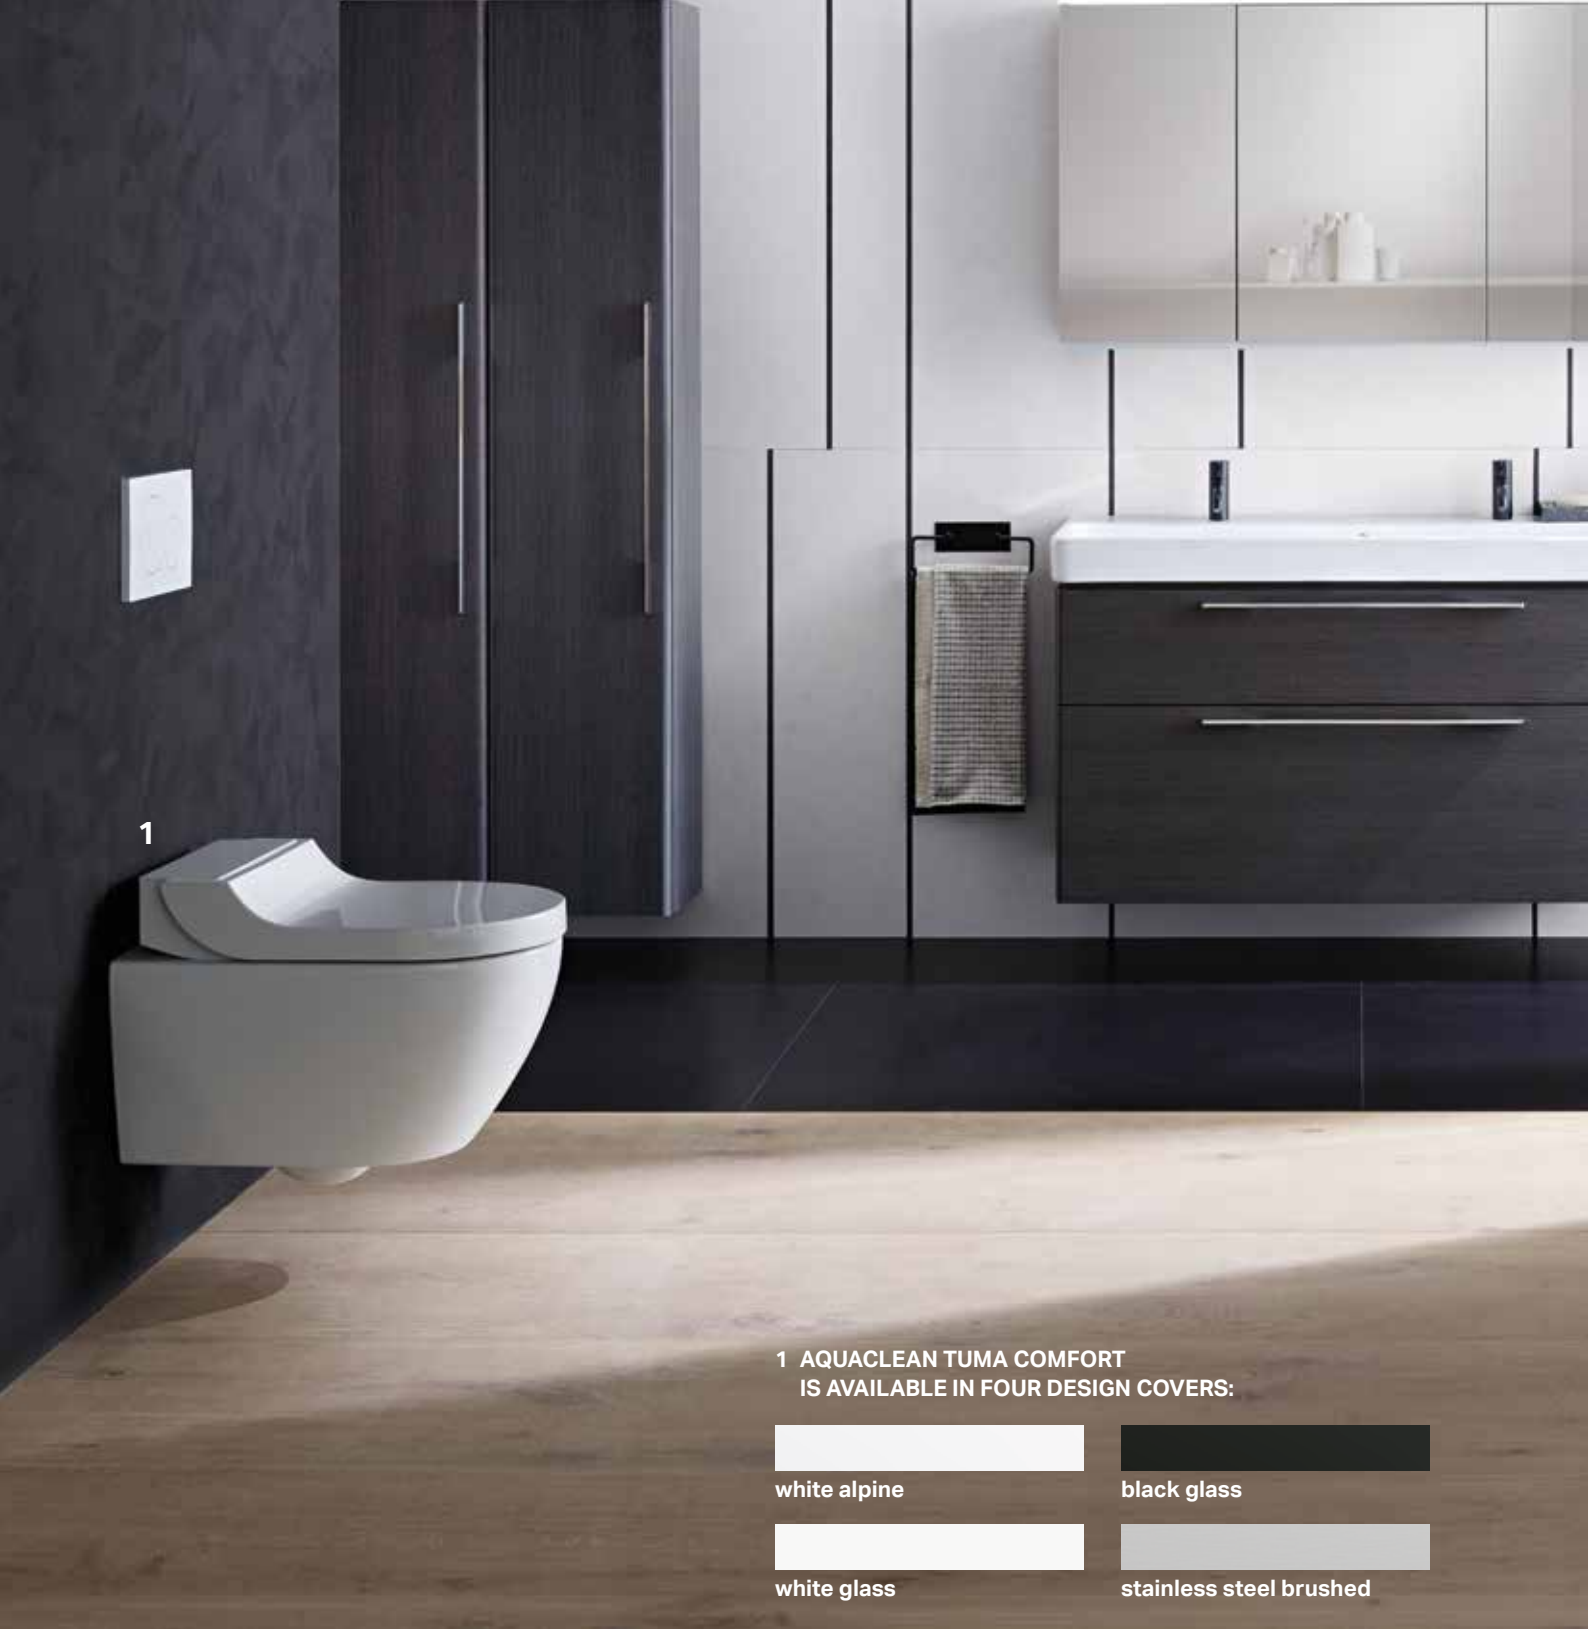

NEW

GEBERIT AQUACLEAN SELA

BEAUTIFULLY CLEVER

The new, perfected Geberit AquaClean Sela features a timeless, purist form and an even more beautiful design. This elegant shower toilet has also been enhanced with additional optimised functions. AquaClean Sela now offers even more convenience, not to mention perfect hygiene thanks to its rimless ceramic pan. At the same time, it complements the Geberit AquaClean product range with a design-oriented, high-quality shower toilet that fits into almost any bathroom environment. With its clear design and chrome-plated cover, it can become the centerpiece of the bathroom.

ALL FUNCTIONS AT A GLANCE:

**WHIRLSPRAY
SHOWER TECHNOLOGY**

OSCILLATING SPRAY

**RIMLESS CERAMIC PAN WITH
TURBOFLUSH FUNCTION**

LADY SHOWER

REMOTE CONTROL

WC LID WITH SOFTCLOSING

REMOTE CONTROL APP

QUICKRELEASE FUNCTION

ORIENTATION LIGHT

USER RECOGNITION

**INDIVIDUALLY ADJUSTABLE
SPRAY ARM POSITION**

DESCALING FUNCTION

**ADJUSTABLE WATER SPRAY
TEMPERATURE**

ECONOMY MODE

←
Geberit AquaClean
Sela is also
available with a
wall-panel

↑
In order to accommodate every bathroom
situation, the Geberit AquaClean Sela is
available with bright chrome or a white
panel.

**1 AQUACLEAN TUMA COMFORT
IS AVAILABLE IN FOUR DESIGN COVERS:**

white alpine