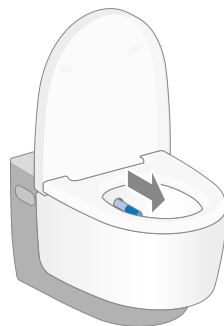

STARTING THE SHOWER PROCEDURE

The shower procedure is started at the touch of a button. The spray arm moves forward out of its park position at an oblique angle. A few seconds later, one feels a pleasant jet of water at body temperature on one's bottom.